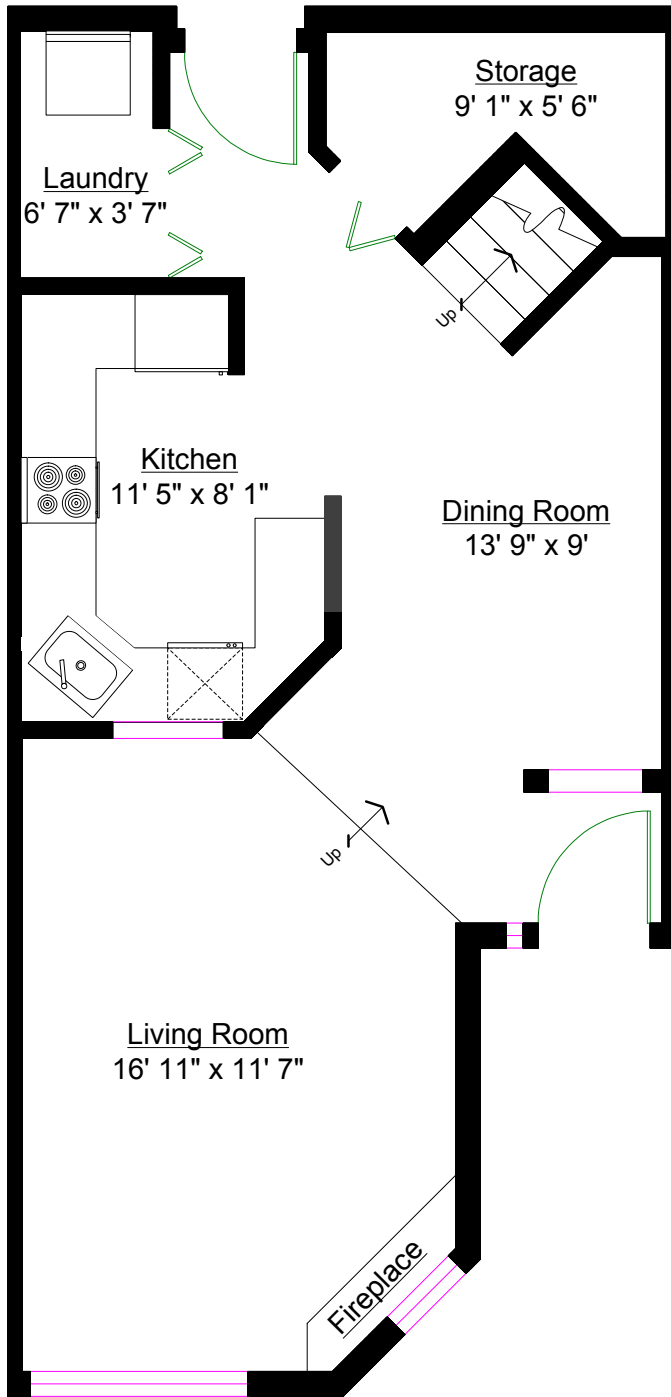

Prudential

Ralph Stiebel
604-787-2500

254 West 4th Street, North Vancouver

Totals**

Main Level:	594 sq. ft.
Upper Level:	643 sq. ft.
TOTAL:	1,237 sq. ft.

MAIN LEVEL

UPPER LEVEL