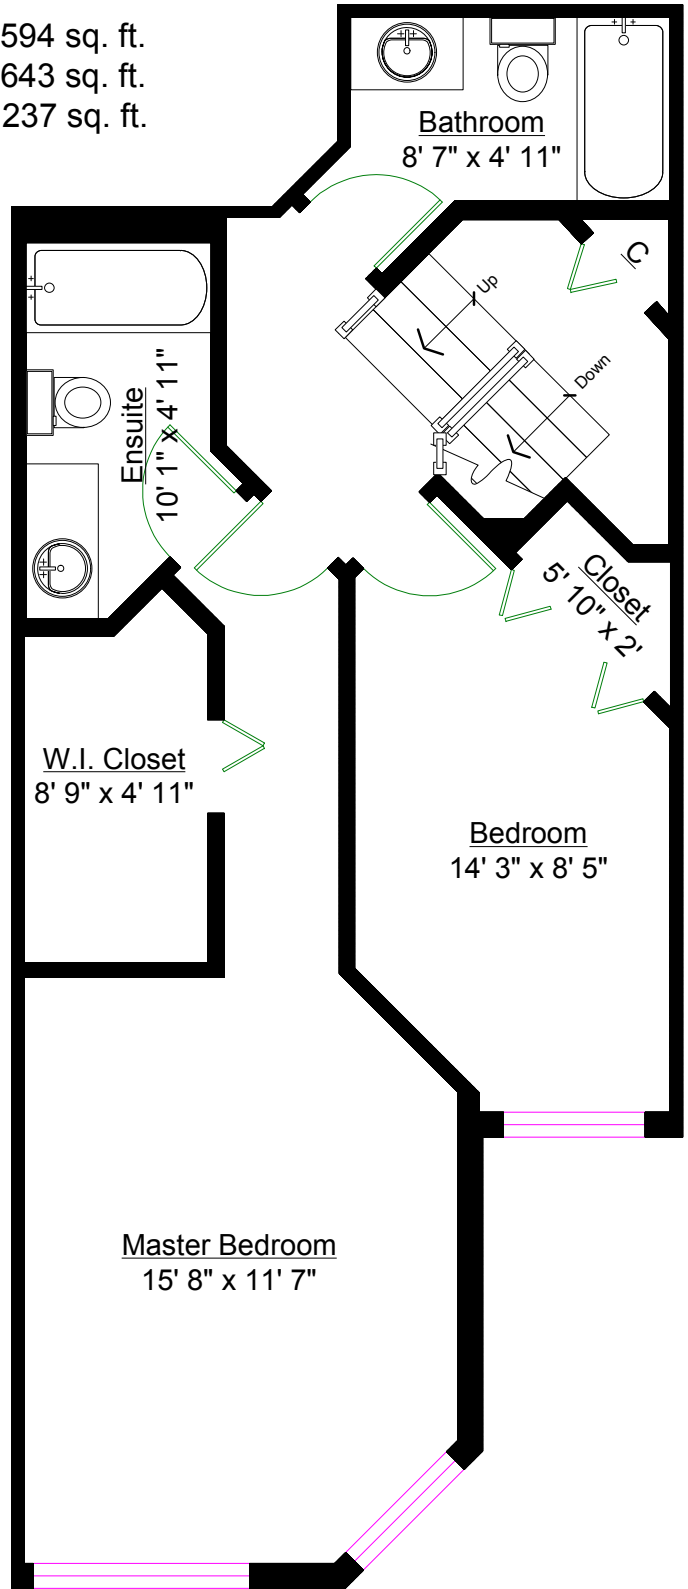

Prudential

Ralph Stiebel
604-787-2500

254 West 4th Street, North Vancouver

Totals**

Main Level:	594 sq. ft.
Upper Level:	643 sq. ft.
TOTAL:	1,237 sq. ft.

MAIN LEVEL

UPPER LEVEL