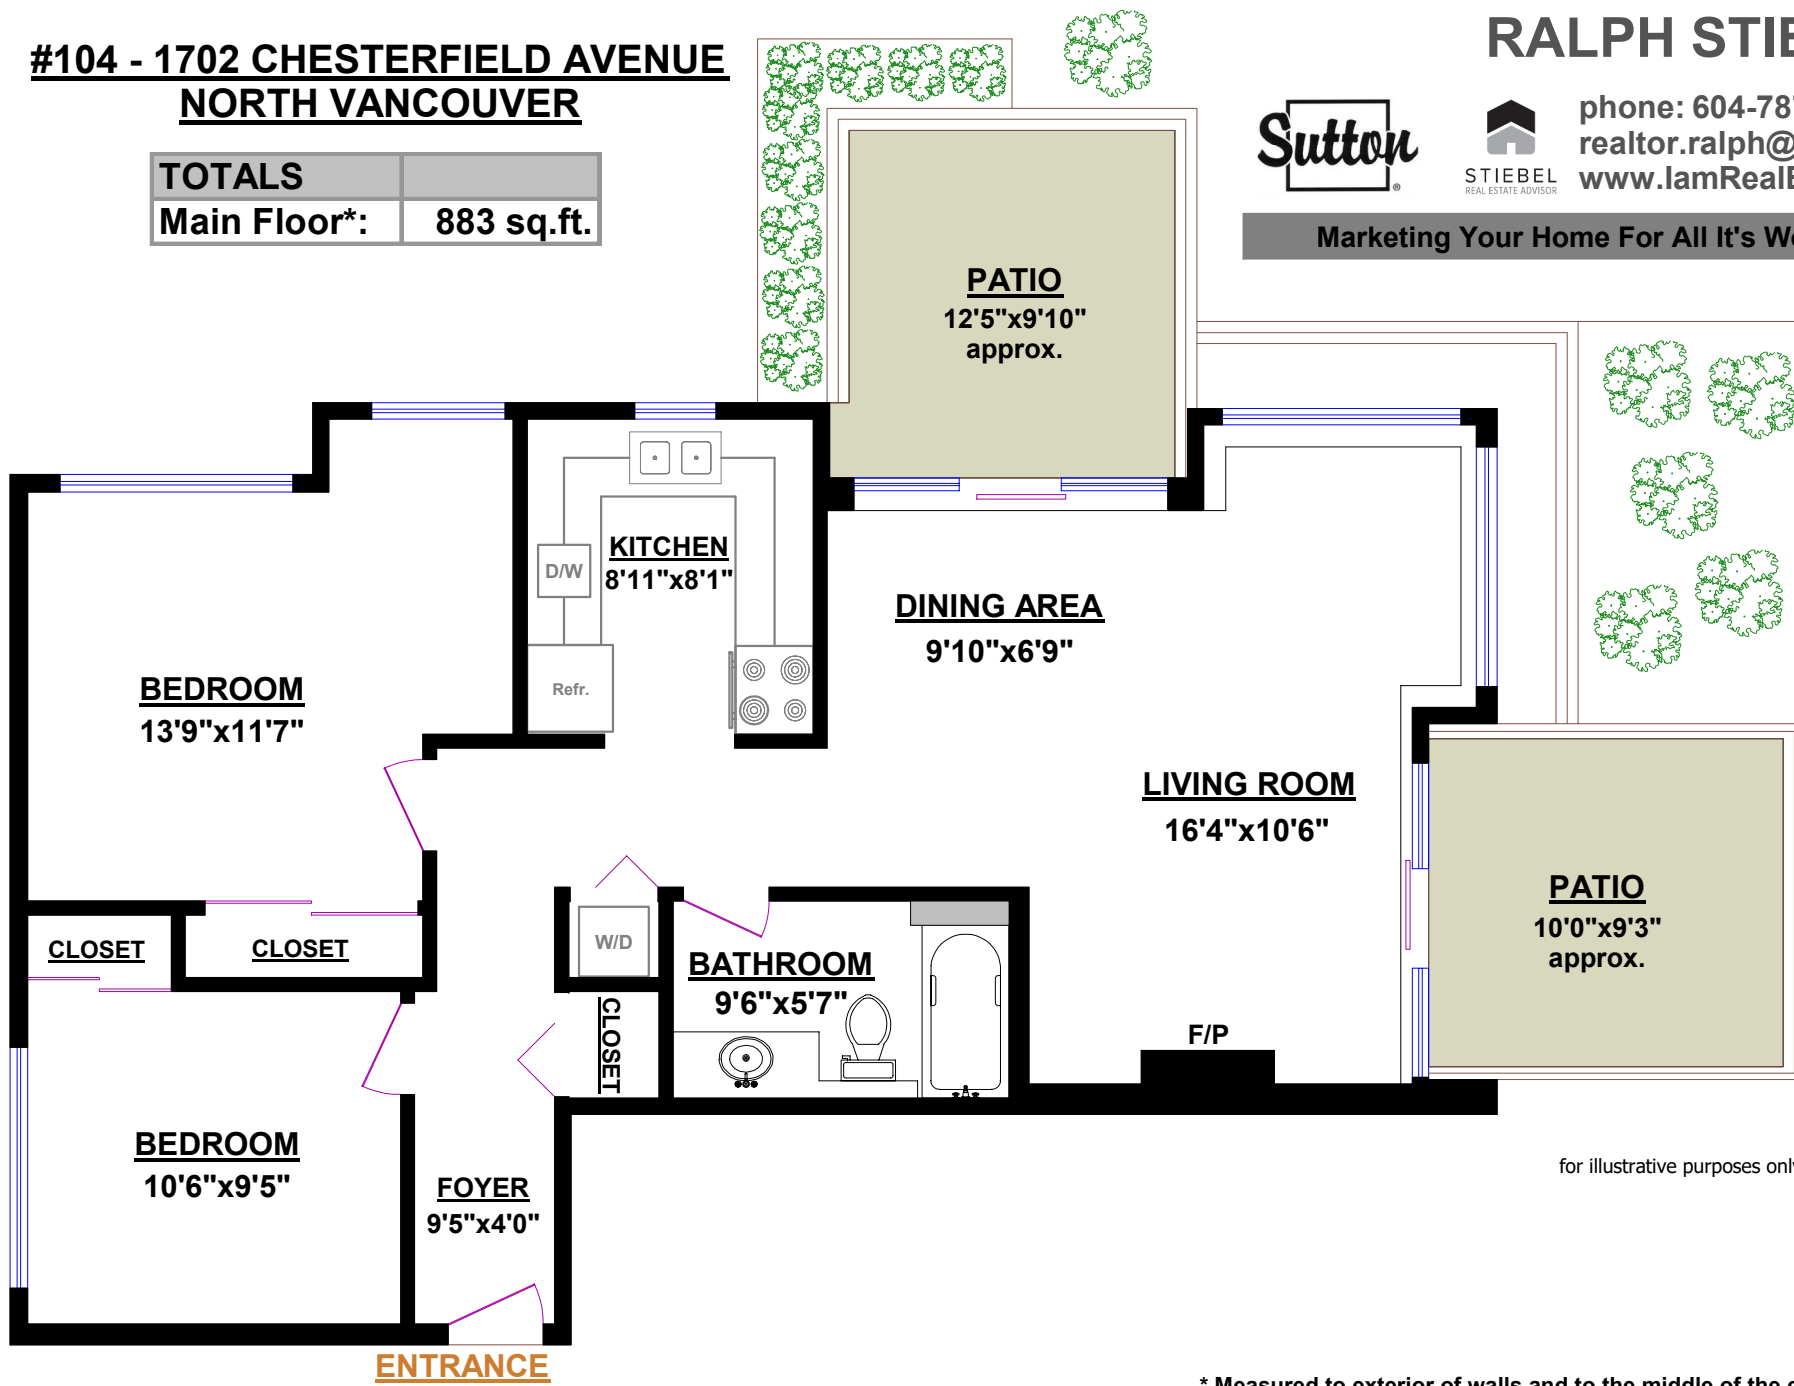

**#104 - 1702 CHESTERFIELD AVENUE  
NORTH VANCOUVER**

TOTALS	
Main Floor*:	883 sq.ft.

**RALPH STIEBEL**

phone: 604-787-2500  
 realtor.ralph@gmail.com  
 www.lamRealEstate.ca

**Marketing Your Home For All It's Worth!**

for illustrative purposes only

\* Measured to exterior of walls and to the middle of the common walls  
 \* These measurements are not taken from the Strata Plan.